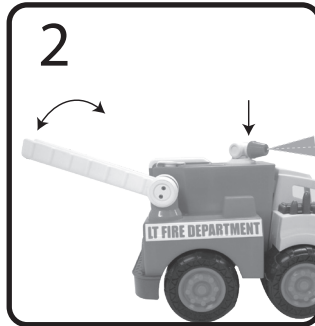

# DIRT DIGGERS™ FIRETRUCK

2+

SKU: 655791 / 655791P

ADULT SUPERVISION RECOMMENDED

## CONTENTS

1 Fire Truck

## QUICK START

1  
Open the plug on top of the fire truck. Pour water into the opening. Then, close the plug. Do not overfill.

2  
Lift up the ladder and push it down. Water will squirt from the hose on top.