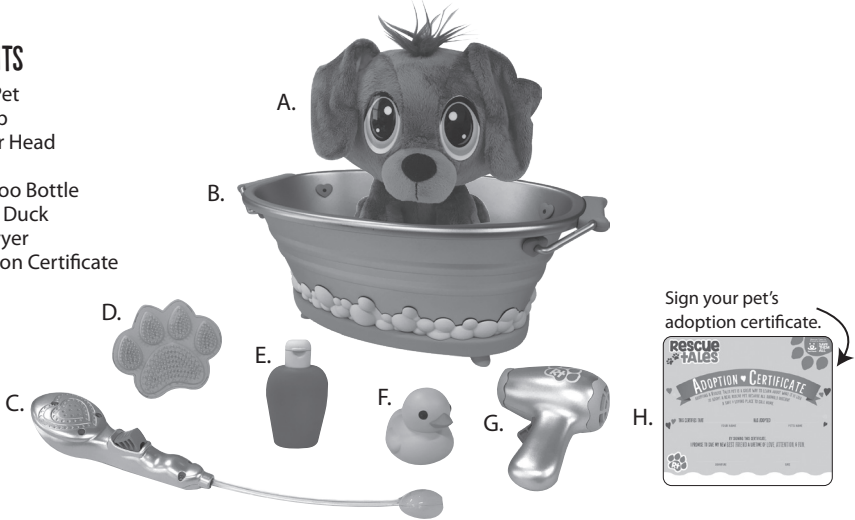

RESCUE TALES™ SCRUB 'N GROOM BATHTUB

WARNING:
CHOKING HAZARD—Small parts.
Not for children under 3 years.

AGES 3+

ADULT SUPERVISION REQUIRED

SKU: 655265

CONTENTS

- A. Plush Pet
- B. Bathtub
- C. Shower Head
- D. Brush
- E. Shampoo Bottle
- F. Rubber Duck
- G. Hair Dryer
- H. Adoption Certificate

Illustrations are for reference only. Styles may vary from actual contents.

QUICK START

Before beginning, cover the play area to prevent possible water damage.

1
Slightly wet a cloth (not included) and wipe away the tear on your pup's eye.

2
Fill the bathtub with water up to the middle of the markers. Then, place your plush pet in the bathtub.

3
REPEATEDLY PRESS
Insert the heart end of the shower head into the water. Aim the shower head towards your plush pet. Then, repeatedly press the pump to bathe your pet.

IMPORTANT INFORMATION

- Always make sure your plush pet is completely dry before storing or wetting the plush again.
- Only use clear water to bathe your plush pet.
- Do not use soap or shampoo when bathing your plush.
- Only use the included plush and accessories with the bathtub. Do not use other toys or real pets.